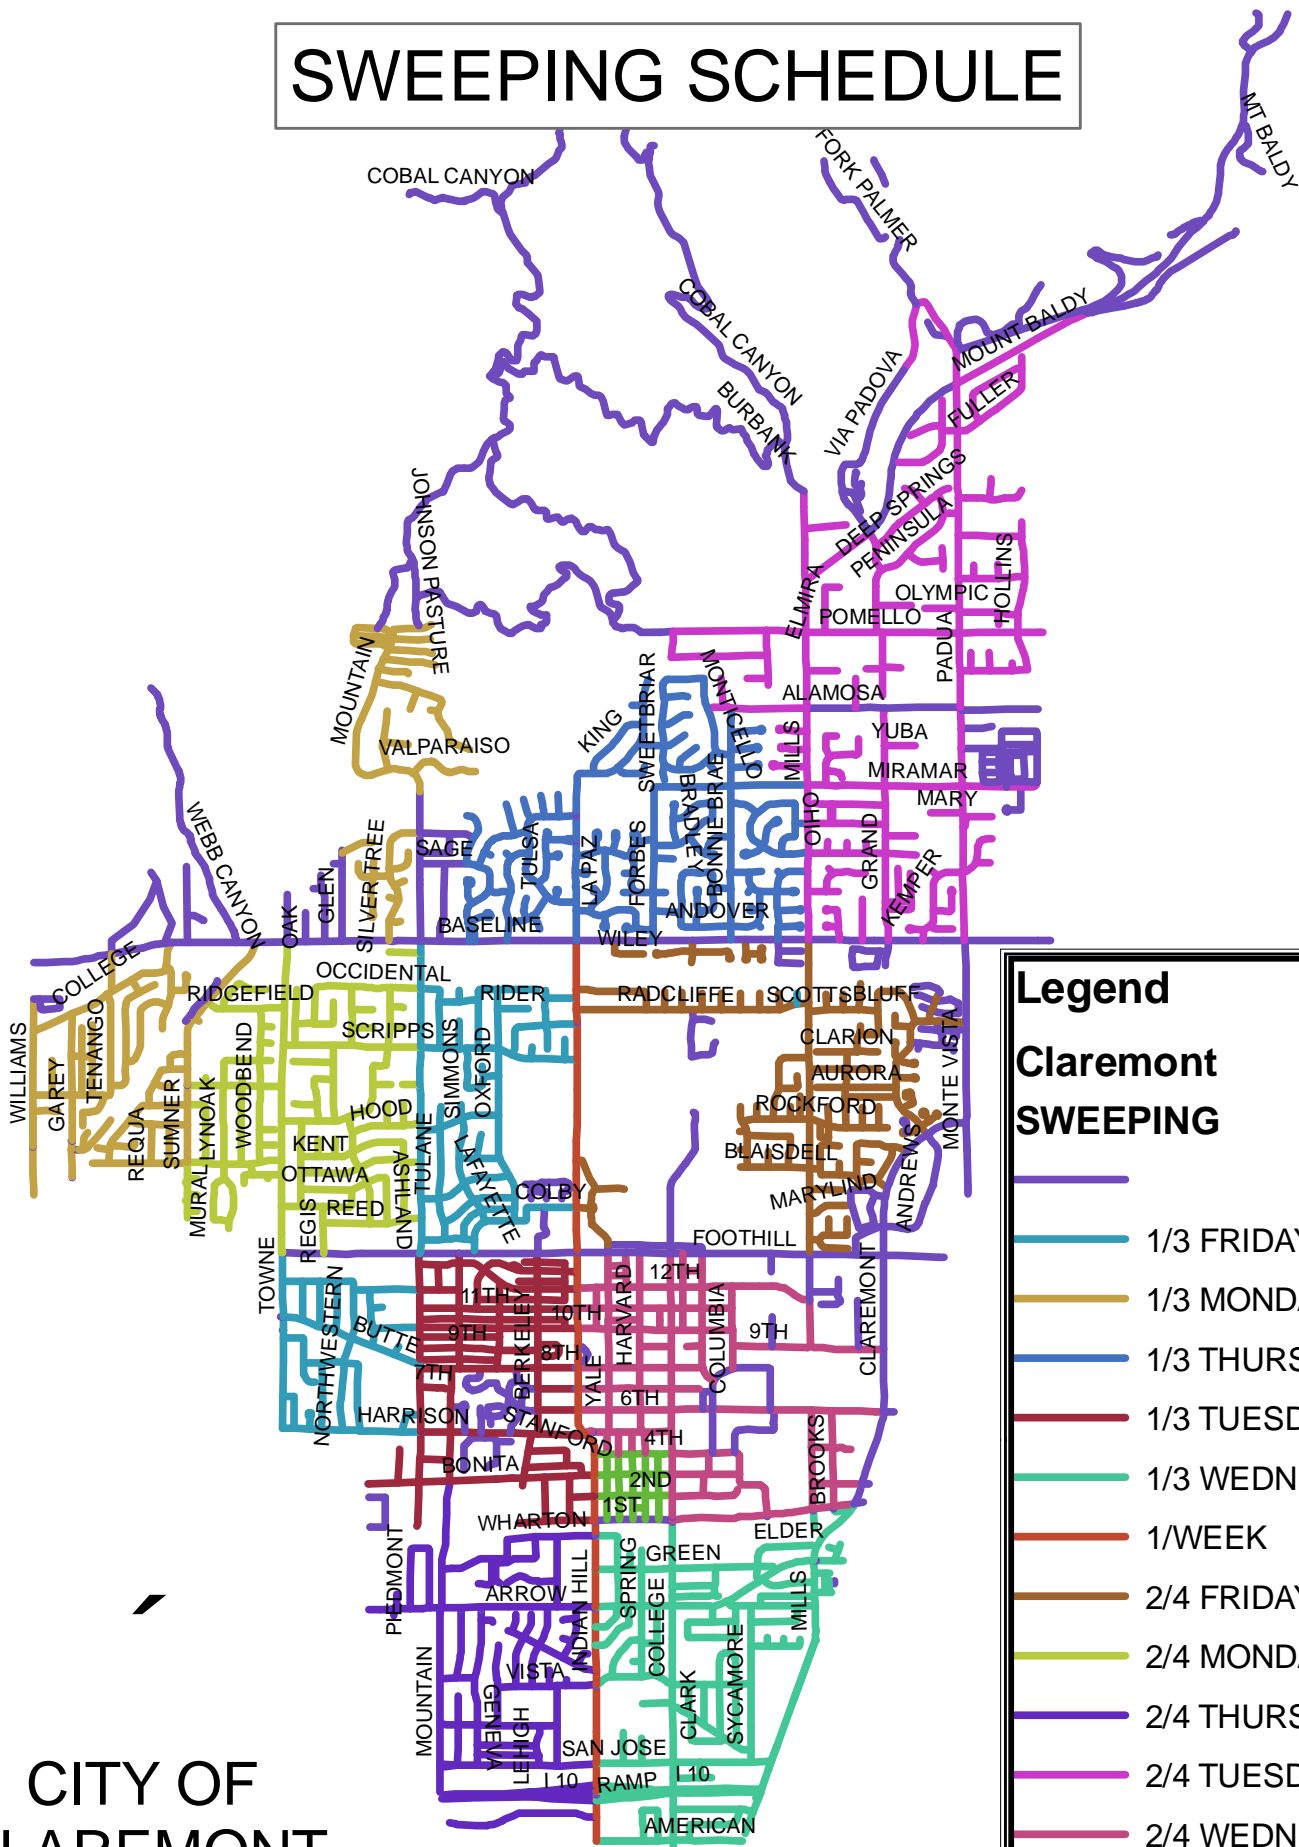

SWEEPING SCHEDULE

Legend

Claremont SWEEPING

- 
-  1/3 FRIDAY
-  1/3 MONDAY
-  1/3 THURSDAY
-  1/3 TUESDAY
-  1/3 WEDNESDAY
-  1/WEEK
-  2/4 FRIDAY
-  2/4 MONDAY
-  2/4 THURSDAY
-  2/4 TUESDAY
-  2/4 WEDNESDAY
-  2/WEEK

CITY OF CLAREMONT