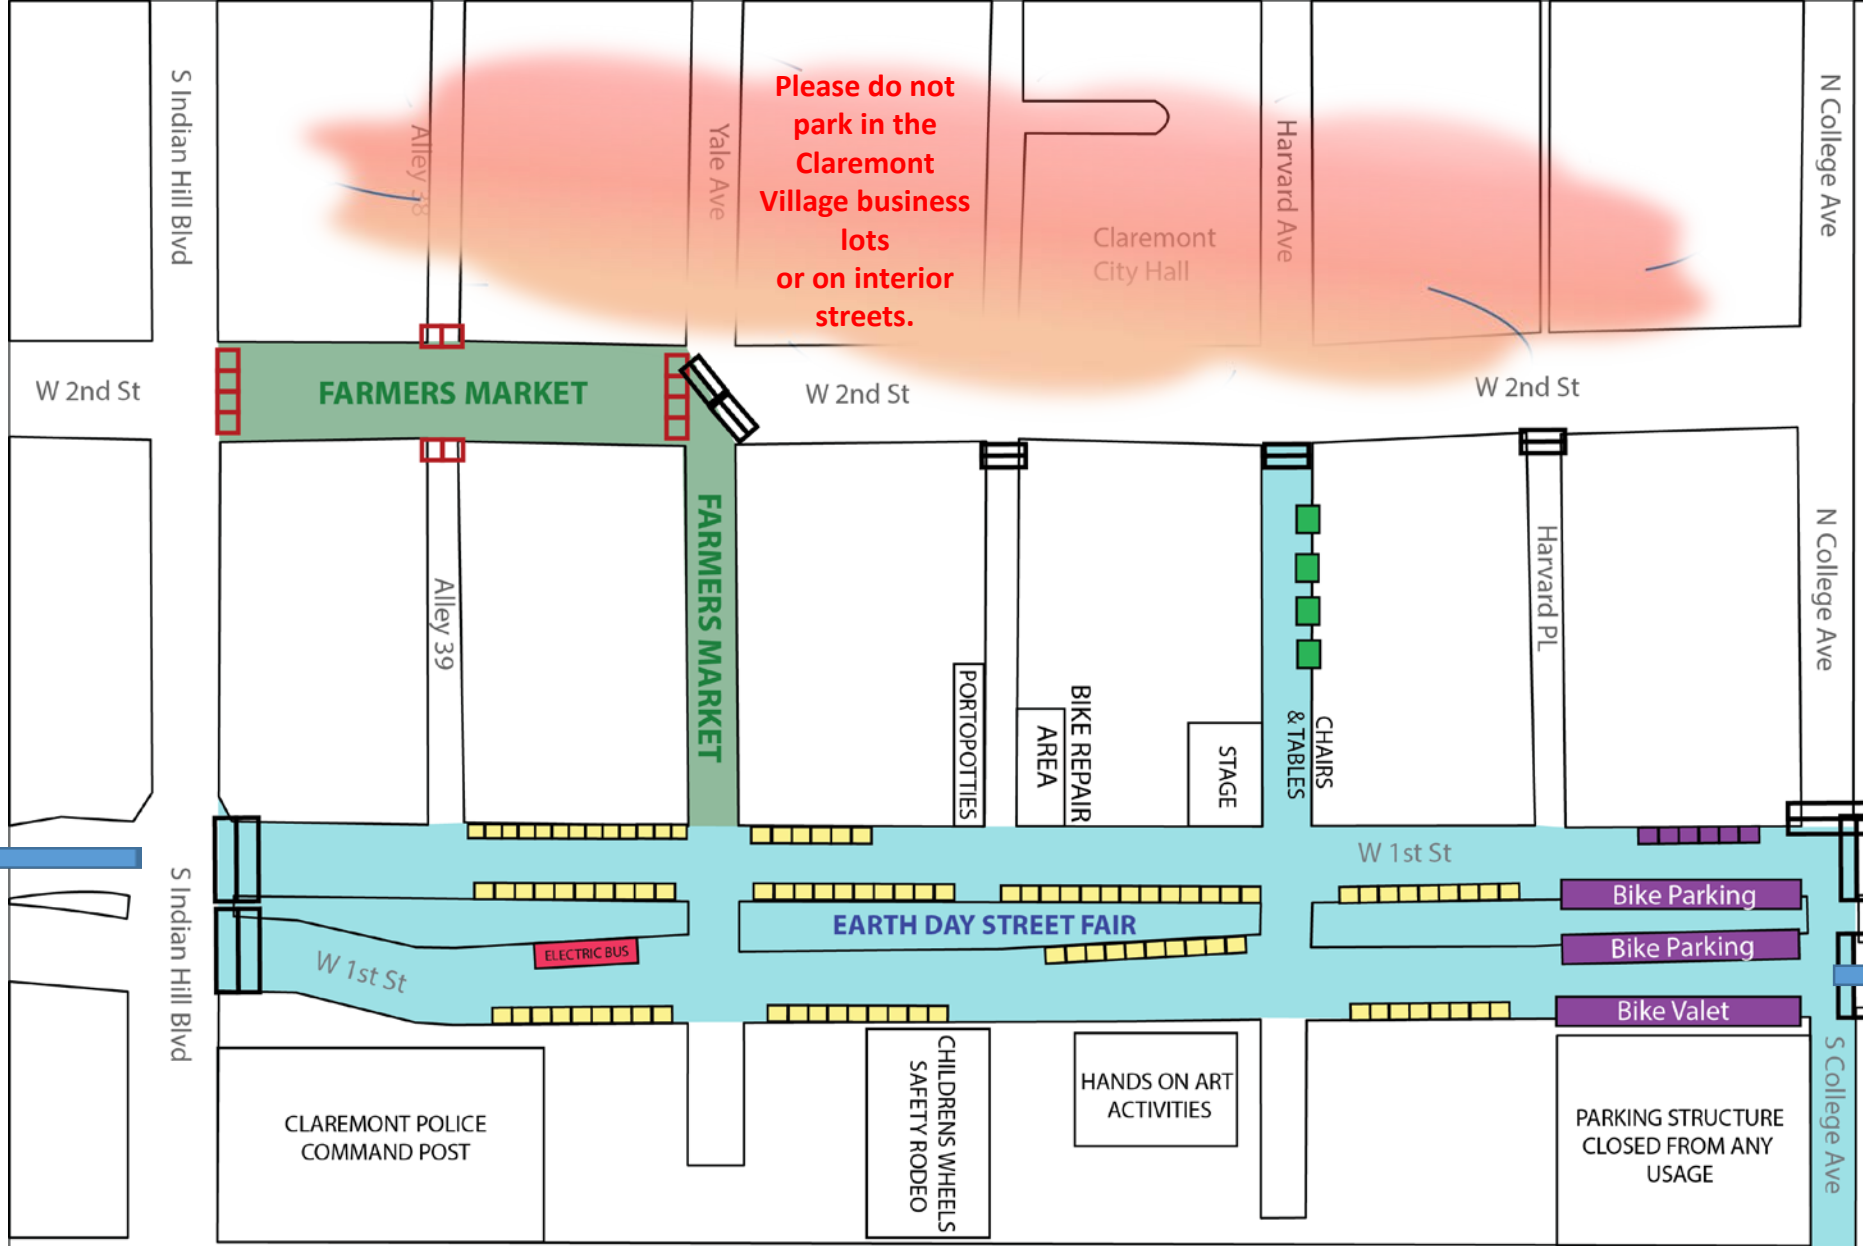

Please come to Earth Day in a sustainable way! We would love to see you walk, bike, take the train, skate...

to the public parking structure on First Street

Please do not park in the Claremont Village business lots or on interior streets.

Parking is available:

- Only on a first-come, first-served basis
- In public lots
- On streets outside the Claremont Village
- For free

to the public parking in the Metrolink lot

	Bollards
	Road Closure per TCP Provided by Event Coordinator
	Food Trucks
	Vendor Booths
	CicLaVia Booths & Amenities