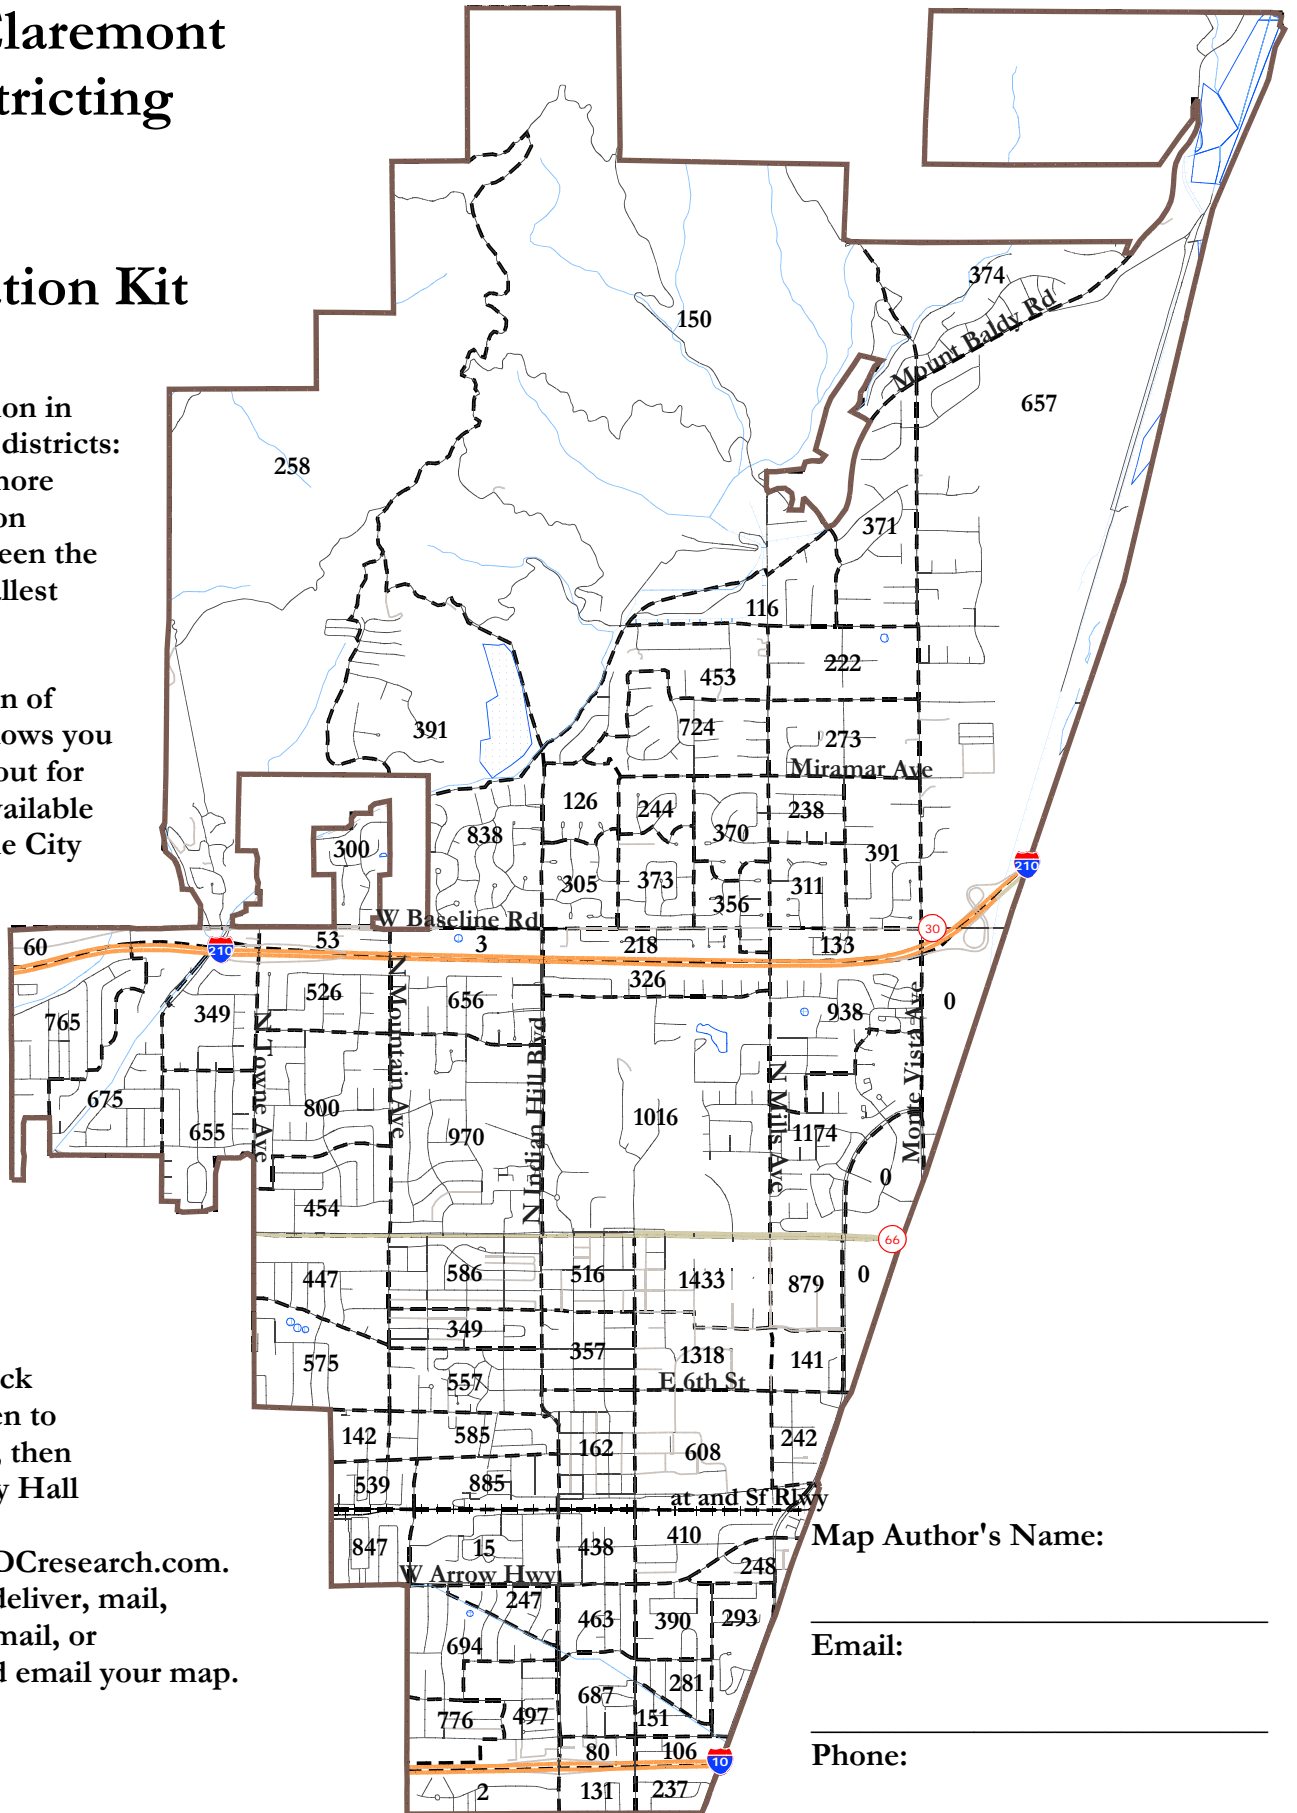

City of Claremont 2019 Districting

Public Participation Kit

Target Population in each of the five districts: 6,985, with no more than a 699 person difference between the largest and smallest districts.

An online version of this map that allows you to zoom in and out for more detail is available as a link from the City website.

Please use a thick dark-colored pen to draw your map, then submit it at City Hall or by email to Claremont@NDCresearch.com. You can hand-deliver, mail, fax, scan and email, or photograph and email your map.

Map Author's Name: _____

Email: _____

Phone: _____