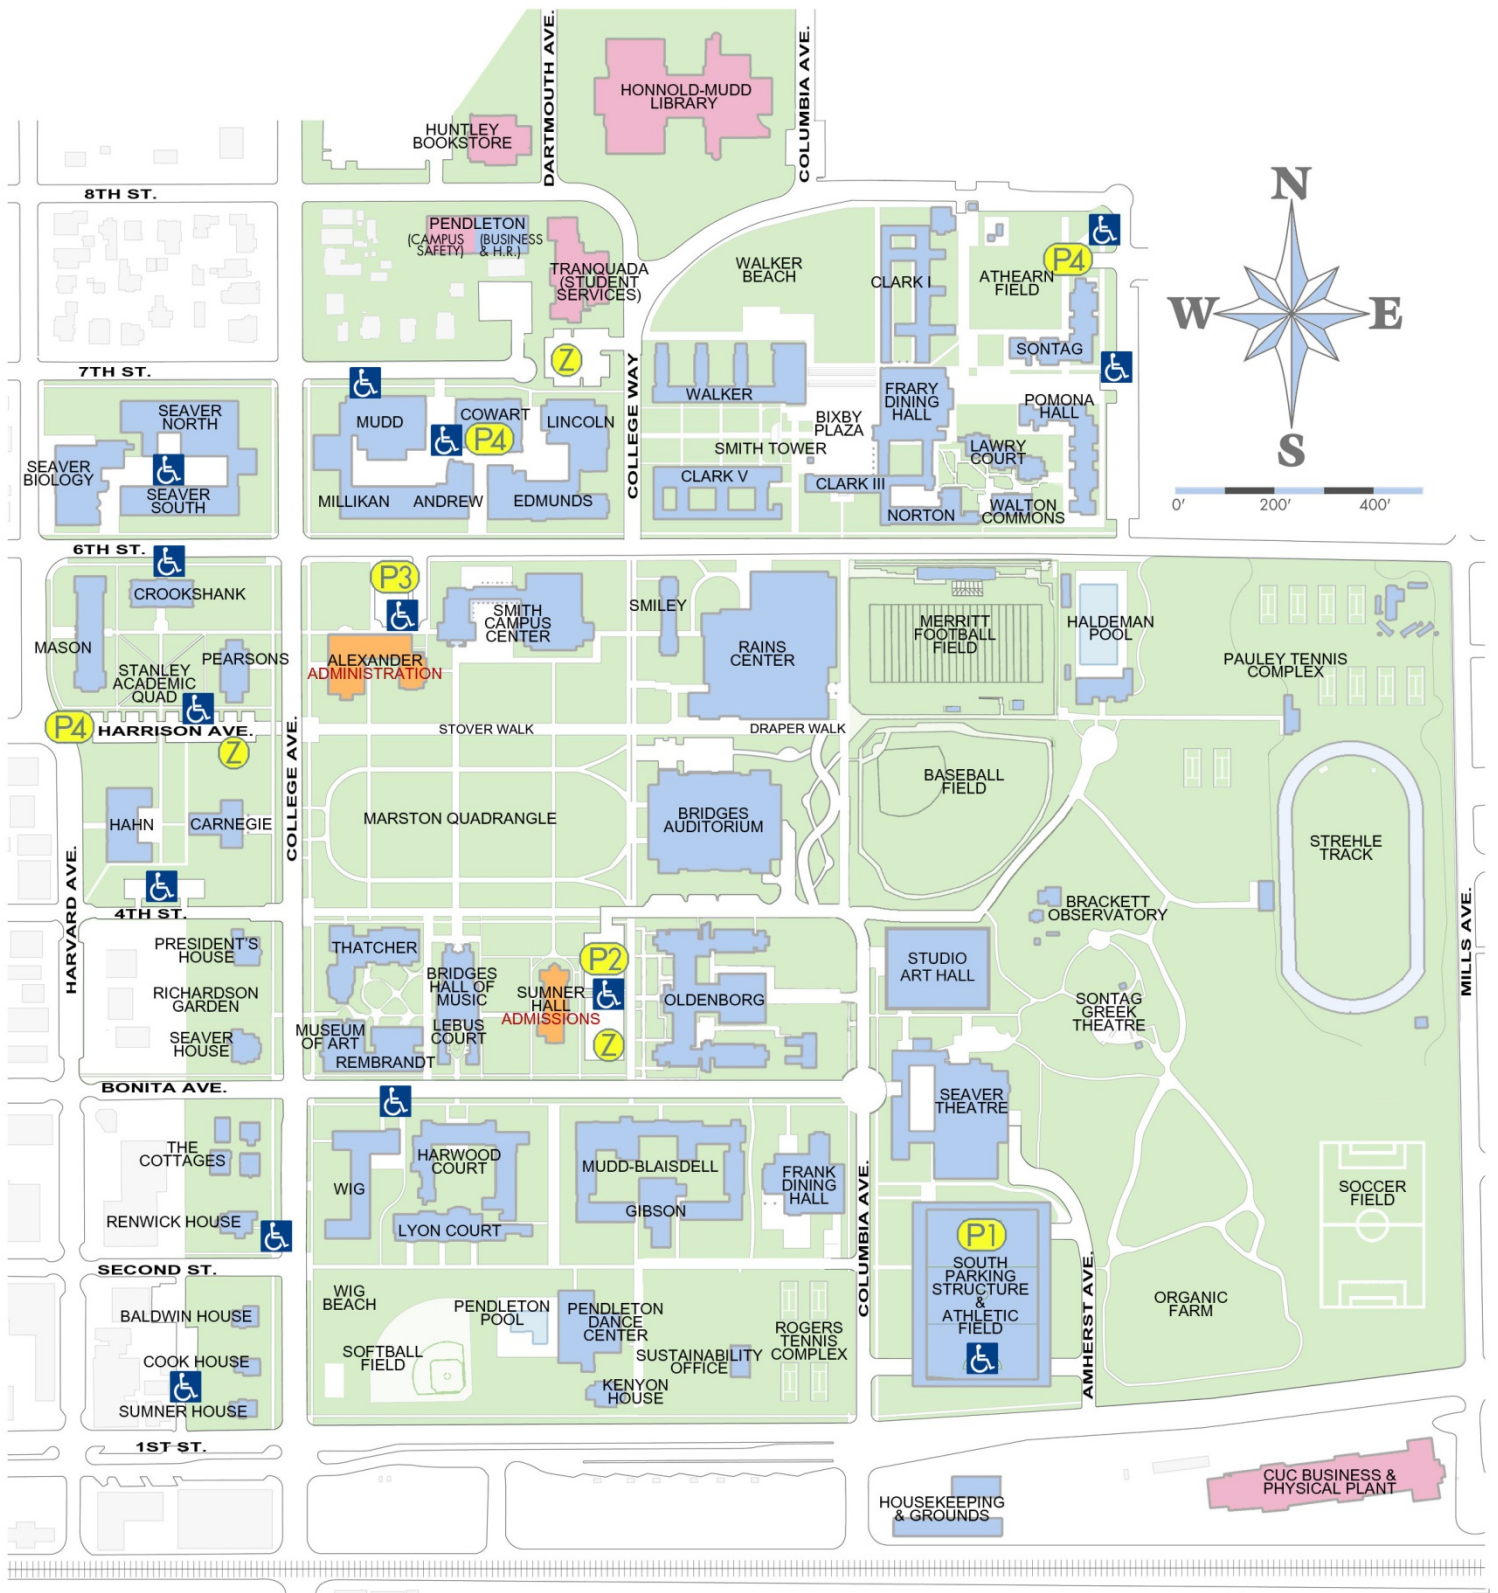

Pomona College

VISITORS' MAP

**POMONA
ADMISSIONS &
ADMINISTRATION**

**OTHER POMONA
FACILITIES**

**CLAREMONT UNIVERSITY
CONSORTIUM FACILITIES**

(P1) GENERAL
PUBLIC
PARKING

(P2) GUEST
PARKING FOR
ADMISSIONS

(P3) GUEST PARKING
FOR ADMINISTRATION
BUILDING

(P4) STUDENT AND/OR
FACULTY/STAFF
PARKING

(Z) ZIP CAR
PARKING

(♿) HANDICAP
PARKING

ON-STREET PARKING FOR THE GENERAL PUBLIC IS ALSO AVAILABLE ALONG COLLEGE AVENUE

ON-STREET PARKING FOR FACULTY/STAFF ONLY IS ALSO AVAILABLE ALONG BONITA AVENUE..